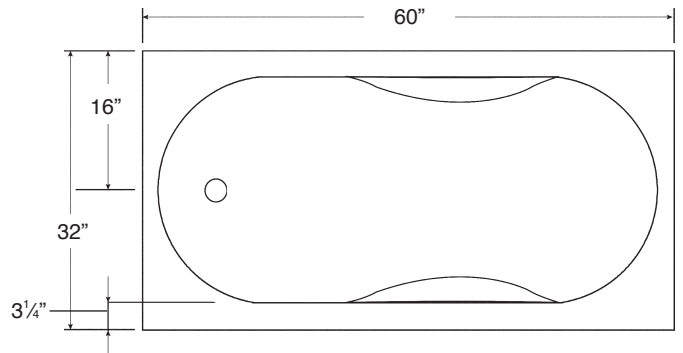

**FEATURES**

- 60" x 32" x 19" drop-in or undermount bathtub.
- Resin stone material.
- Built-in armrests.
- End drain location. Spring-loaded chrome finish bottom drain included.
- Built-in overflow.
- 10 Year Limited Residential Warranty  
3 Year Commercial Warranty

**COLOR**

- 01 White

**FINISH**

- (V) Velvet

Shown left with SCS60/SCS32 Tub Skirt not included

**Specified Model**

Model	SBR6032
Dimensions	L60" x W32" x H19"
Drain Outlet	End
Water Capacity	59 gallons
Cubic Feet	31.30
Item Weight	111 lbs.
Shipping Weight	211 lbs.
Material	Resin Stone
Installation	drop-in or under mount
Required	floor or wall mount faucet not supplied