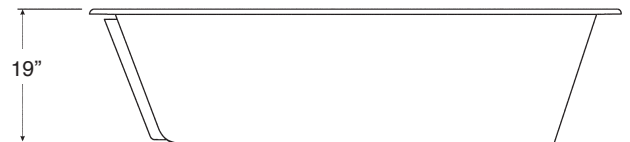

**FEATURES**

- 60" x 32" x 19" drop-in or undermount bathtub.
- Resin stone material.
- Built-in armrests.
- End drain location. Spring-loaded chrome finish bottom drain included.
- Built-in overflow.
- 10 Year Limited Residential Warranty  
3 Year Commercial Warranty

**COLOR**

- 01 White

**FINISH**

- (V) Velvet

Shown left with SCS60/SCS32 Tub Skirt not included

**Specified Model**

Model	SBR6032
Dimensions	L60" x W32" x H19"
Drain Outlet	End
Water Capacity	59 gallons
Cubic Feet	31.30
Item Weight	111 lbs.
Shipping Weight	211 lbs.
Material	Resin Stone
Installation	drop-in or under mount
Required	floor or wall mount faucet not supplied