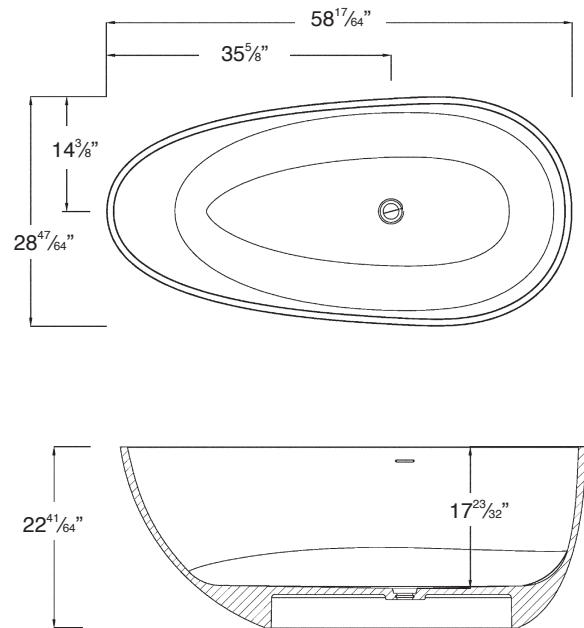

**FEATURES**

- 58.27" x 28.74" x 22.64" freestanding bathtub.
- Resin stone material.
- Center drain location. Spring-loaded chrome finish bottom drain included.
- Built-in overflow.
- 10 Year Limited Residential Warranty  
3 Year Commercial Warranty

**COLORS/FINISH**

- 01 White
- (V) velvet finish

**Specified Model**

Model	<b>SML5828</b>
Dimensions	L58 <sup>17</sup> / <sub>64</sub> " x W28 <sup>47</sup> / <sub>64</sub> " x H22 <sup>41</sup> / <sub>64</sub> "
Drain Outlet	Center
Water Capacity	67 gallons
Cubic Feet	38.17
Item Weight	287 lbs.
Shipping Weight	394 lbs.
Material	Resin Stone
Installation	freestanding, floor mounted
Required	floor or wall mount faucet not supplied