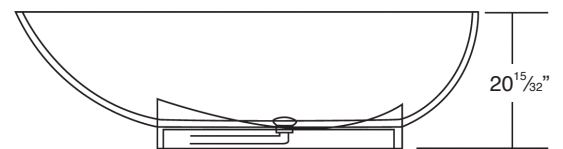

**FEATURES**

- 71.65" x 36.22" x 20.47" freestanding bathtub.
- Resin stone material.
- Center drain location. Spring-loaded chrome finish bottom drain included.
- Built-in overflow.
- 10 Year Limited Residential Warranty  
3 Year Commercial Warranty

**COLORS/FINISH**

- 01 White
- (V) velvet finish

**Specified Model**

<b>Model</b>	<b>SSH7236</b>
<b>Dimensions</b>	L71 <sup>21</sup> / <sub>32</sub> " x W36 <sup>7</sup> / <sub>32</sub> " x H20 <sup>15</sup> / <sub>32</sub> "
<b>Drain Outlet</b>	Center
<b>Water Capacity</b>	70 gallons
<b>Cubic Feet</b>	43.50
<b>Item Weight</b>	368 lbs.
<b>Shipping Weight</b>	478 lbs.
<b>Material</b>	Resin Stone
<b>Installation</b>	freestanding, floor mounted
<b>Required</b>	floor or wall mount faucet not supplied