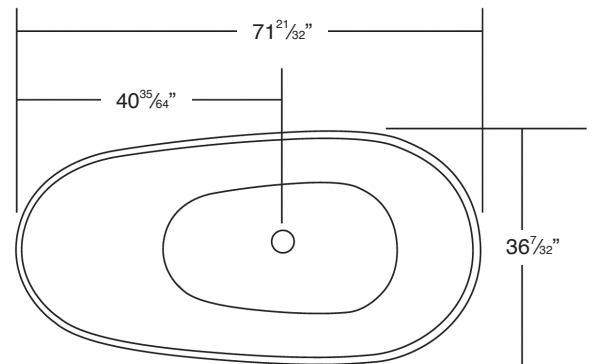

**FEATURES**

- 71.65" x 36.22" x 20.47" freestanding bathtub.
- Resin stone material.
- Center drain location. Spring-loaded chrome finish bottom drain included.
- Built-in overflow.
- 10 Year Limited Residential Warranty  
3 Year Commercial Warranty

**COLORS/FINISH**

- 01 White
- (V) velvet finish

**Specified Model**

<b>Model</b>	<b>SSH7236</b>
<b>Dimensions</b>	L71 <sup>21</sup> / <sub>32</sub> " x W36 <sup>7</sup> / <sub>32</sub> " x H20 <sup>15</sup> / <sub>32</sub> "
<b>Drain Outlet</b>	Center
<b>Water Capacity</b>	70 gallons
<b>Cubic Feet</b>	43.50
<b>Item Weight</b>	368 lbs.
<b>Shipping Weight</b>	478 lbs.
<b>Material</b>	Resin Stone
<b>Installation</b>	freestanding, floor mounted
<b>Required</b>	floor or wall mount faucet not supplied