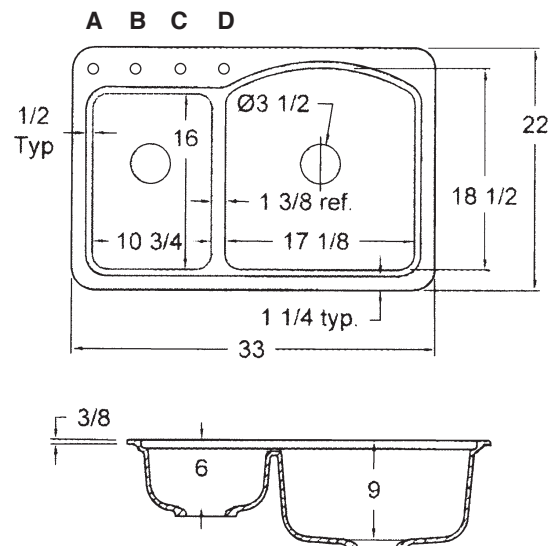

FEATURES

- 33" x 22" x 10" Gourmet large/small double bowls.
- Top mount self-rimming kitchen sink.
- Solid surface material is non-porous. Scratches and stains like coffee, juice, berries and burns are easily removed with abrasive cleaners, restoring and renewing original finish.
- Transolid sinks are durable, withstand impact and heat resistant up to 375°.
- 10 Year Limited Residential Warranty
3 Year Commercial Warranty

COLORS

- 3 Solid Colors
- 3 Matrix Colors

Specified Model

Model	KDT33228
Overall Dimensions	L33" x W22" x D10"
Left Bowl Dimensions	L10 ³ / ₄ " x W16" x D6"
Right Bowl Dimensions	L17 ¹ / ₈ " x W18 ¹ / ₂ " x D9"
Faucet Holes	up to 4 - must specify number of holes and hole location(s)
Shipping Weight	30 lbs.
Material	Solid Surface
Installation	countertop mounted
Required	2 basket strainers not supplied

IMPORTANT: Circle Letter(s) above to indicate location(s) for faucet hole drillings (there is a 4" spread between hole locations).