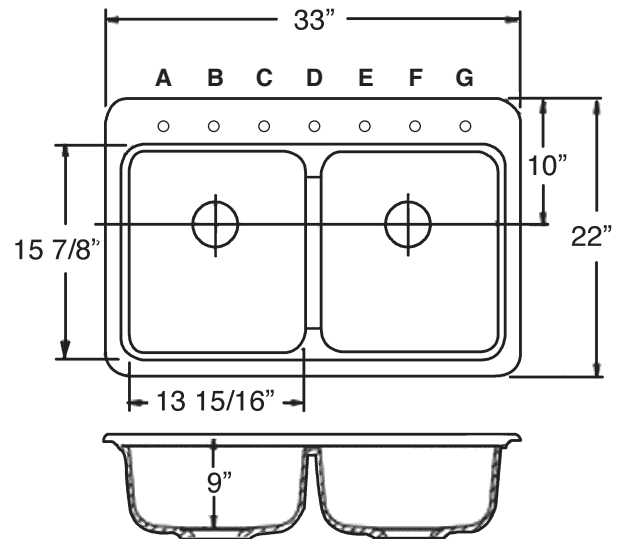

FEATURES

- 33" x 22" x 10" Gourmet equal double bowls.
- Top mount self-rimming kitchen sink.
- Solid surface material is non-porous. Scratches and stains like coffee, juice, berries and burns are easily removed with abrasive cleaners, restoring and renewing original finish.
- Transolid sinks are durable, withstand impact and heat resistant up to 375°.
- 10 Year Limited Residential Warranty
3 Year Commercial Warranty

COLORS

- 3 Solid Colors
- 3 Matrix Colors

Specified Model

Model	KDT33229
Overall Dimensions	L33" x W22" x D10"
Bowl Dimensions	L13 ¹⁵ / ₁₆ " x W15 ⁷ / ₈ " x D9"
Faucet Holes	up to 7 - must specify number of holes and hole location(s)
Shipping Weight	28 lbs.
Material	Solid Surface
Installation	countertop mounted
Required	2 basket strainers not supplied

IMPORTANT: Circle Letter(s) above to indicate location(s) for faucet hole drillings (there is a 4" spread between hole locations).