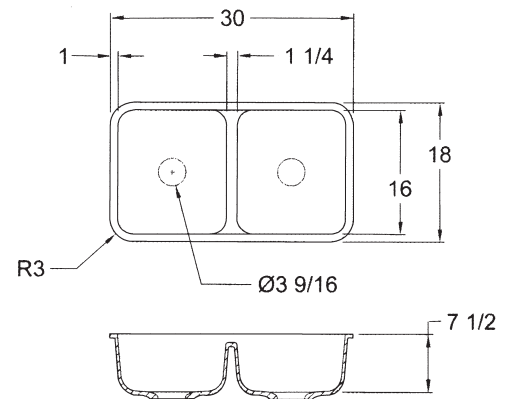

FEATURES

- 30" x 18" x 7½" Gourmet equal double bowls.
- Under counter mount kitchen sink.
- Solid surface material is non-porous. Scratches and stains like coffee, juice, berries and burns are easily removed with abrasive cleaners, restoring and renewing original finish.
- Transolid sinks are durable, withstand impact and heat resistant up to 375°.
- 10 Year Limited Residential Warranty / 3 Year Commercial Warranty

COLORS

- 00 White
- 08 Biscuit

Specified Model

Model	KDU3018
Overall Dimensions	L30" x W18" x D7½"
Bowl Dimensions	L13⅝" x W16" x D7½"
Faucet Holes	0
Shipping Weight	39 lbs.
Material	Solid Surface
Installation	countertop mounted
Required	2 basket strainers not supplied