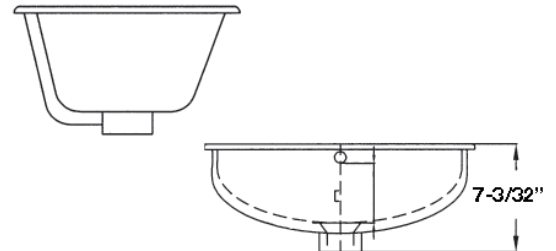

Compliance Certifications - Meets or Exceeds the Following Specifications

- ASME A112.19.2M-1998
- Canadian Uniform Plumbing Code 2002
- UPC®

Dimensions shown for location of supplies, waste and mounting clips are suggested. Installation instructions supplied with lavatory. Mounting clips included.

Provide suitable reinforcement for wall support. These measurements are subject to change or cancellation. No responsibility is assumed for use of superceded or voided pages.