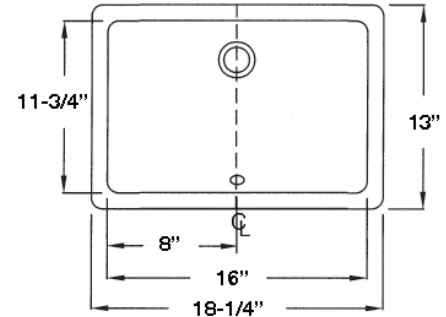

COLORS

- White
- Biscuit

TOILETS/LAVS

Specified Model

	MODEL NO.	DESCRIPTION	Length	Width	Height
UNDER COUNTER LAVATORY					
<input type="checkbox"/>	TL-1590	Lavatory Bowl	18 ¹ / ₄ "	13"	7 ³ / ₃₂ "

To Be Specified: Color (see below)

Dimensions shown for location of supplies, waste and mounting clips are suggested. Installation instructions supplied with lavatory. Mounting clips included.

Provide suitable reinforcement for wall support. These measurements are subject to change or cancellation. No responsibility is assumed for use of superceded or voided pages.