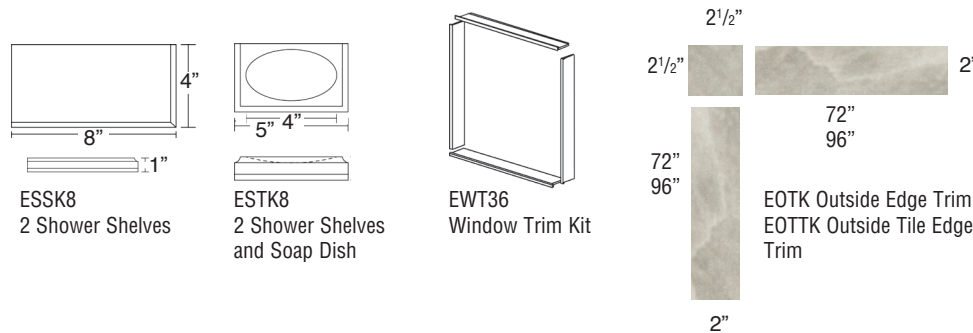

EST Seam Trim

Solid Surface Trim Kits

EFIM Flat Inside Corner Trim

Grab Bars

TSGB59

Solid Surface Kits

ESSK8
2 Shower Shelves

ESTK8
2 Shower Shelves
and Soap Dish