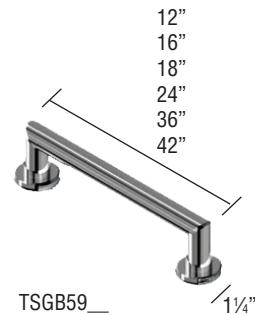

42" x 42" shower walls EWK4242

	MODEL NO	DESCRIPTION
A	EWK424272	Back Wall (1 panel)
B	or	Left End Wall (1 panel)
C	EWK424296	Right End Wall (1 panel)
D		Inside Corner Trim (2 pcs.)
E	EXK424224	Extension Wall Kit (3 pcs)
D		Inside Corner Trim (2 pcs.)
F		Seam Joint Trim (2 pcs.)

EST Seam Trim

Solid Surface Trim Kits

EFIM Flat Inside Corner Trim

Grab Bars

TSGB59

Solid Surface Kits

ESSK8
2 Shower Shelves

ESTK8
2 Shower Shelves
and Soap Dish