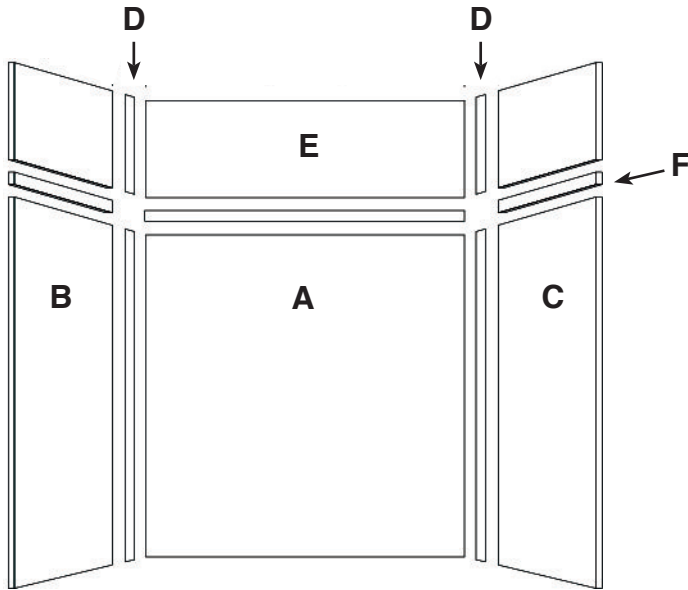

42" x 42" shower walls EWK4242

	MODEL NO	DESCRIPTION
A	EWK424272	Back Wall (1 panel)
B	or	Left End Wall (1 panel)
C	EWK424296	Right End Wall (1 panel)
D		Inside Corner Trim (2 pcs.)
E	EXK424224	Extension Wall Kit (3 pcs)
D		Inside Corner Trim (2 pcs.)
F		Seam Joint Trim (2 pcs.)

OPTIONS: STORAGE PODS

Available for on-site installation. Must be ordered separately. See Accessories Specification for further information.