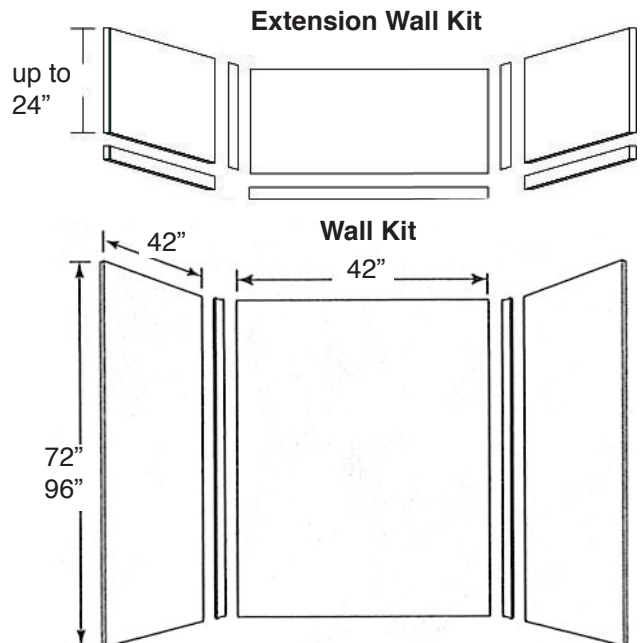

FEATURES

- 42" x 42" Shower Walls for new or existing construction.
- Thick 1/4" compression molded solid surface material for superior strength, beauty and easy cleaning. Surface will not support bacteria growth.
- Easier to install than tile. Walls glue right over existing surface. Walls have a beveled outside edge and are trimmable for custom fit.
- EWK Wall Kits include three wall panels, two color coordinated inside corner trim pieces and four 11-oz. tubes 100% silicone adhesive. Available in 72" and 96" panel height.
- EWKX Wall Kits include three 72" H wall panels, two color coordinated inside corner trim pieces, installation materials and EXK Extension Wall Kit that adds up to an additional 24" in height.
- 10 Year Limited Residential Warranty / 3 Year Commercial Warranty

COLORS

- 3 solid and 6 pattern colors.

OPTIONS

- Storage pods, grab bars, storage shelves, flat inside corner molding, colored aluminum trim, outside corner trims and window trim kit.

EXPRESSIONS

Specified Model

	SIZE	MODEL NO.	DESCRIPTION	Width	Depth	Height
SHOWER WALL KITS						
☐	42" x 42" x 72"	EWK424272	Shower Wall Kit	42"	to 42"	72"
☐	42" x 42" x 96"	EWK424296	Shower Wall Kit	42"	to 42"	96"
☐	42" x 42" x 96"	EWKX424296	Shower Walls & Ext. Kit	42"	to 42"	96"
OPTIONAL COMPONENTS						
☐	42" x 42" x 24"	EXK424224	Extension Wall Kit	42"	to 42"	to 24"

To Be Specified: Color

	Shower Walls Solid Colors	Color-Coordinated Inside Corner Trim
☐	31 White	31 White
☐	38 Bisque	38 Bisque
☐	39 Grey	39 Grey
	Pattern Colors	
☐	41 Bianca	31 White
☐	42 Dover Stone	39 Grey
☐	43 Sorrento	38 Bisque
☐	44 Sea Fog	39 Grey
☐	45 Bleached Oak	38 Bisque
☐	46 Cameo	38 Bisque