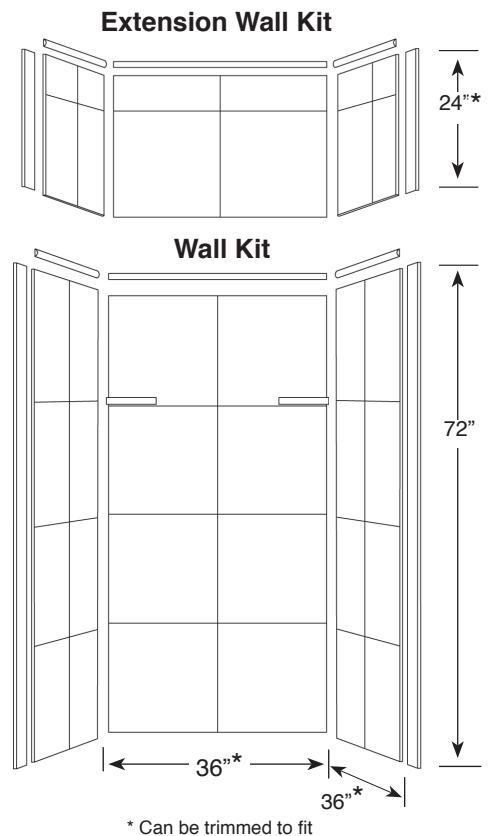

FEATURES

- 36" x 36" Shower Walls for existing construction.
- Thick 1/4" 100% Solid Surface material for superior strength, beauty and easy cleaning. Surface will not support bacteria growth.
- Walls can be attached to moisture-resistant wall board, or directly over tile with supplied adhesive. Walls are trimmable for custom fit.
- Integrated pieces fit together for an easy, clean installation.
- Two wall shelves included for convenient storage
- Wall Kit includes two wrap around front edge trim pieces, front and side top bullnose trim pieces with coped, mitered inside corners, one 1-oz. tube mounting adhesive, four 11-oz. tubes 100% silicone adhesive and one roll mounting tape.
- 10 Year Limited Residential Warranty / 3 Year Commercial Warranty

COLORS

- 4 Transitions colors with a 16" x 16" square tile pattern.
- 4 Classic colors with plain pattern.

OPTIONS

- Extension wall panels add up to 24" of height to extend shower walls to ceiling.
- Shower base with concealed drain.
- 3 Wall Pockets: horizontal, vertical or arched and a Window Trim Kit also available. See Accessories Specification sheet for details.

REMODEL

Specified Model

	SIZE	MODEL NO.	DESCRIPTION	Width	Depth	Height
SHOWER WALL KIT						
☐	36" x 36"	RBE3667	Shower Wall Kit	36"	to 36"	72"
OPTIONAL COMPONENTS						
☐	36" x 36"	F3636	Shower Base	36"	36"	3"
☐	36" x 36"	X3662	Extension Wall Kit	36"	to 36"	24"
Wall Pockets and Window Trim Kit (see separate spec. sheet)						
COMPLETE SHOWER KITS						
☐	36" x 36"	RKWF3667	Walls & Base Kit	36"	36"	75"
☐	36" x 36"	RKWF3667	Walls, Base, Ext. Kit	36"	36"	99"

To Be Specified: Pattern/Color (see below)