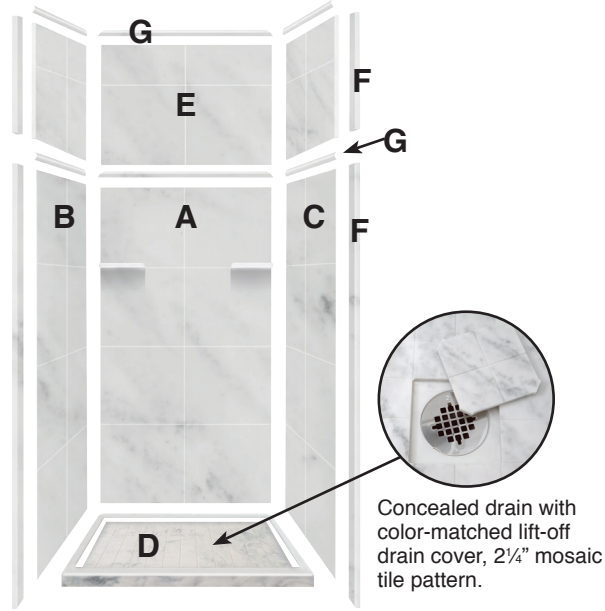

36" x 36" shower walls RBE 3667

INSTALLATION NOTES:

This product is to be installed according to the installation guide supplied with shower walls. This product designed to be installed over clean, smooth tile, waterproof drywall or cement board. If installing directly over tile, remove all loose pieces and fill for a consistent, smooth substrate.

REMODEL

F. Outside Edge Trim

Outside Edge Trim wraps around shower wall for finished look

G. Bullnose Trim

The solid surface bullnose molding used along the top edge of the walls is contoured for easy fitting.

	MODEL #	DESCRIPTION
A	RB367	Back Wall (1 panel)
B	RE367L	Left End Wall (1 panel)
C	RE367R	Right End Wall (1 panel)
D	F3636	Shower Base - center drain
E	X3662	Extension Wall Kit

OPTIONS: ACCESSORIES

Available for on-site installation. Must be ordered separately. See Accessories Specification for further information.

Product Information

MODEL NO.	SHOWER DOOR	
	MAXIMUM WIDTH	MAXIMUM HEIGHT
RBE3667	33-1/2"	72"