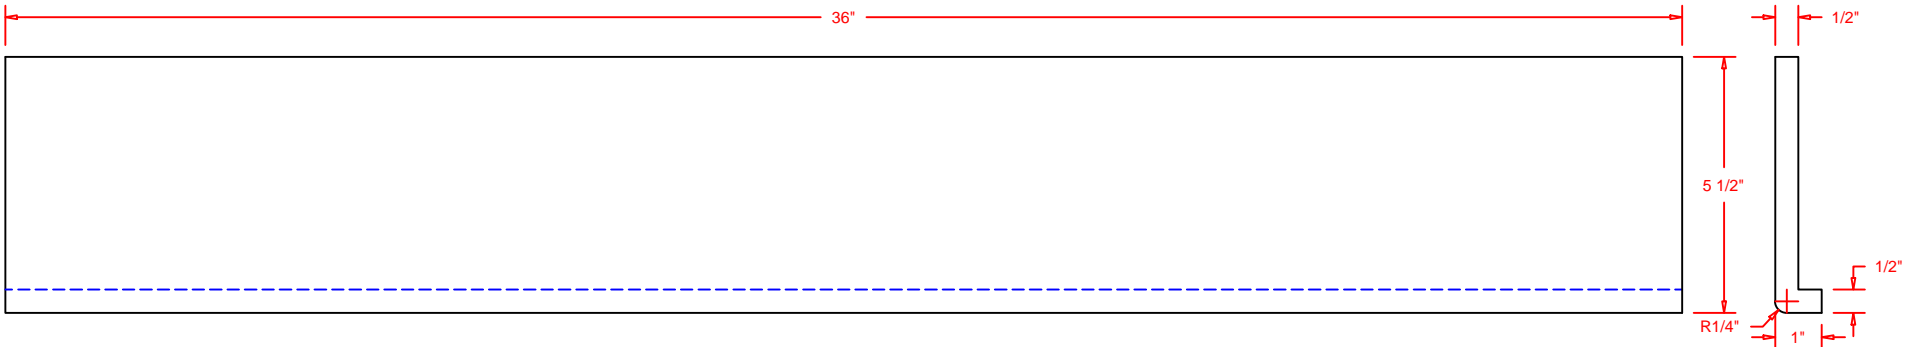

Rev #			
Rev #			

Qty: 1

Qty: 3

Qty: 3

Part Number:	RWTK36		
Description:	Window Trim Kit		
Date Drawn:	03/06/13	Weight:	None
		Scale:	None
Drawn By:	D. Hollifield		Revised By:
Approved By:		Date Revised:	