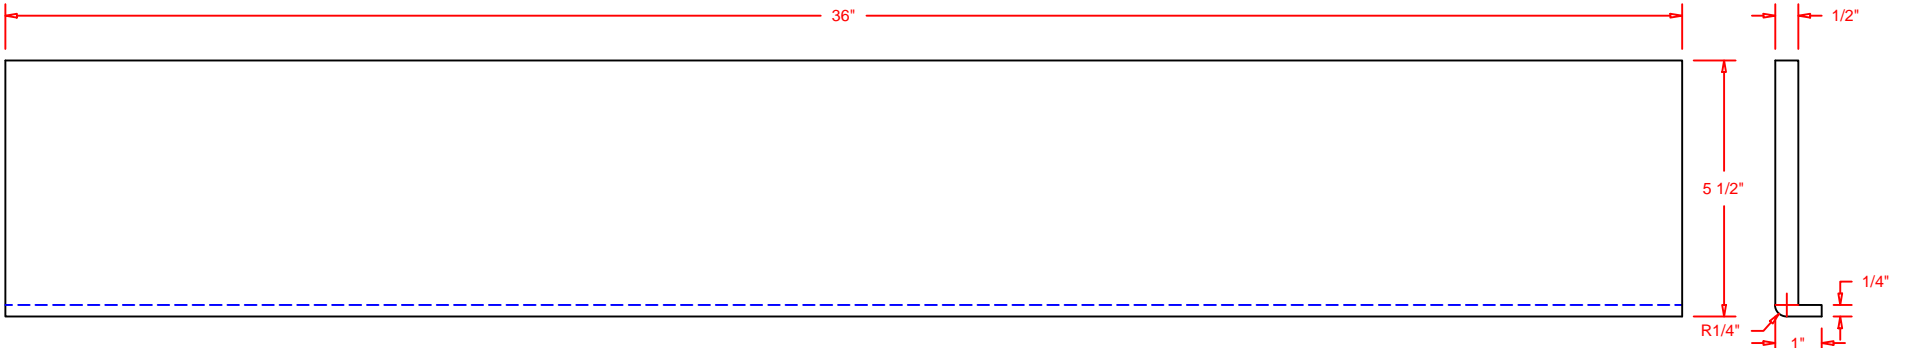

Rev #			
Rev #			

Qty: 1

Qty: 3

Qty: 3

Part Number:	RWTK36		
Description:	Window Trim Kit		
Date Drawn:	03/06/13	Weight:	None
		Scale:	None
Drawn By:	D. Hollifield		Revised By:
Approved By:		Date Revised:	