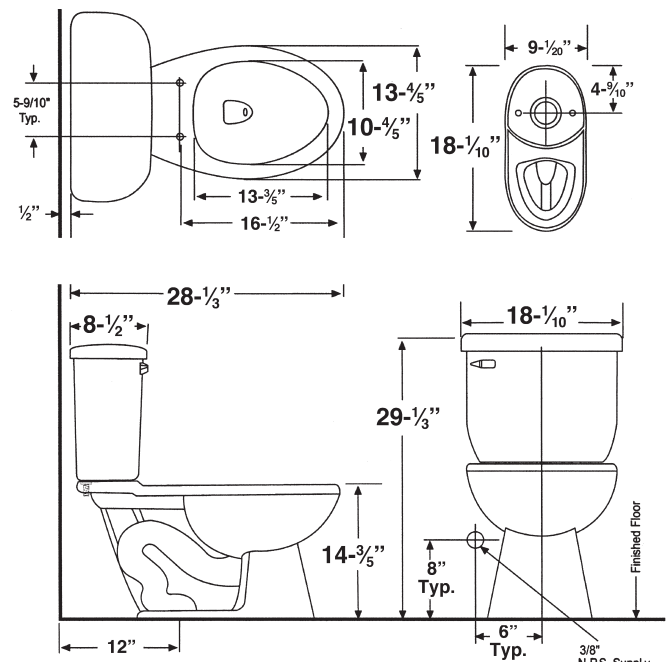

**FEATURES**

- Close coupled 2-pc. toilet. Combination round front bowl and tank, less seat.
- 12" (305mm) rough-in.
- Vitreous china.
- Chrome trip lever.
- Low consumption (1.6 gpf/6.0 Lpf).
- Gravity feed, siphon action bowl.
- 2" fully-glazed trapway.
- 2 color-matched bolt caps.
- 5 Year Limited Residential Warranty / 1 Year Commercial Warranty

**COLORS**

- White

**OPTIONS**

- Tank with right-hand trip lever.

**TOILETS/LAVS**

**Specified Model**

	MODEL NO.	DESCRIPTION	Length	Width	Height
<b>COMPLETE TOILET KITS</b>					
<input type="checkbox"/>	TBT-1440	RD Bowl & LH Tank	28 <sup>1</sup> / <sub>3</sub> "	18 <sup>1</sup> / <sub>10</sub> "	29 <sup>1</sup> / <sub>3</sub> "
<input type="checkbox"/>	TBT-1440-01	RD Bowl & RH Tank	28 <sup>1</sup> / <sub>3</sub> "	18 <sup>1</sup> / <sub>10</sub> "	29 <sup>1</sup> / <sub>3</sub> "
<b>INDIVIDUAL COMPONENTS</b>					
<input type="checkbox"/>	TB-1440	Round Front Bowl	28 <sup>1</sup> / <sub>3</sub> "	13 <sup>4</sup> / <sub>5</sub> "	14 <sup>3</sup> / <sub>5</sub> "
<input type="checkbox"/>	TT-1440	Toilet Tank - LH Trip Lever	8 <sup>1</sup> / <sub>2</sub> "	18 <sup>1</sup> / <sub>10</sub> "	14 <sup>1</sup> / <sub>15</sub> "
<input type="checkbox"/>	TT-1440-01	Toilet Tank - RH Trip Lever	8 <sup>1</sup> / <sub>2</sub> "	18 <sup>1</sup> / <sub>10</sub> "	14 <sup>1</sup> / <sub>15</sub> "

**To Be Specified:** Color (see below)

**01 White**

**Compliance Certifications -  
Meets or Exceeds the Following Specifications**

- ASME A112.19.2M-1998
- Canadian Uniform Plumbing Code 2002
- UPC®

This toilet is designed to rough-in at a minimum dimension of 305mm (12") from finished wall to C/L of outlet. Supply not included with fixture and must be ordered separately.

Dimension shown for location of supply is suggested. For additional information refer to installation instructions supplied.