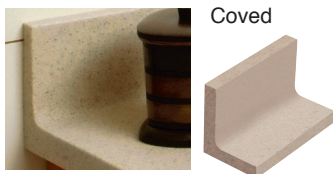

FEATURES

- Solid Surface material features a seamless color all the way through. Solid Surface doesn't support bacteria growth. Highly durable, non-porous renewable surface.
- Vanity tops in standard sizes with modified ogee front edge.
- Depth: 22 1/4"
- Integral solid surface oval bowl available in white or biscuit.
16" x 12" bowl on 25" - 31" length tops
17" x 14" bowl on 37" - 61" length tops.
- Thickness: 1 1/4"
- 4" high x 1/2" deep integral covered backsplash with eased edge profile.
- Single, 4" or 8" faucet hole drillings
- Single and Double bowls.
- 10 Year Ltd. Residential Warranty
3 Year Ltd. Commercial Warranty

COLORS

- 2 Classic Solid Surface colors
- 3 Natural Selections® Solid Surface colors

OPTIONS

- Side Splashes with eased edge profile. 4" high x 1/2" deep loose side splash is set on after backsplash is installed and butts up to backspalsh. Side splash length stops at front edge where profile begins.

Backsplash

Covered

Front Edge Profile

Modified Ogee

To Be Specified: Faucet Hole Drilling

Single 4"cc 8"cc 8"cc Contour

To Be Specified: Bowl Color

White 01 Cameo 02